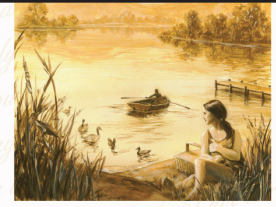

*Napa Landing*

NAPA COUNTY  
MERLOT

*Luscious flavors of blackberry,  
currant, and cherry. Soft tannins,  
hints of mocha and vanilla.*

Napa Landing Winery, Napa, CA  
[www.antareshwine.com](http://www.antareshwine.com)