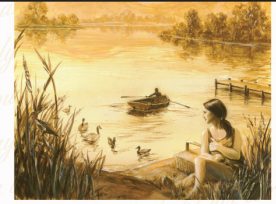

Napa Landing

NAPA COUNTY
MERLOT

*Luscious flavors of blackberry,
currant, and cherry. Soft tannins,
hints of mocha and vanilla.*

Napa Landing Winery, Napa, CA
www.antareshwine.com